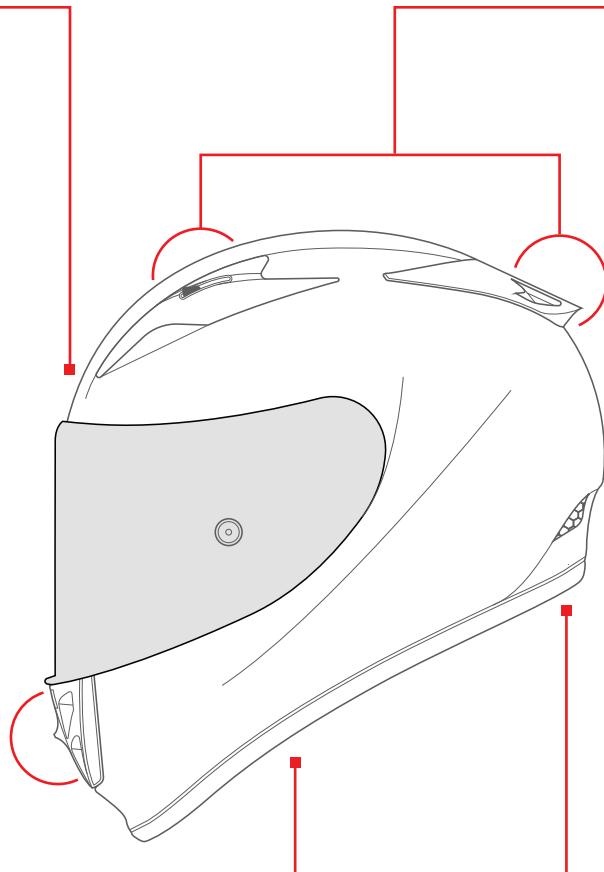

LS2
HELMETS

ARROW C EVO
ROAD RACE

FF323

SHELL

—
4 Shells
Long Oval

CARBON

—
Carbon

XXS — 4XL
Gr 1300 ±50

Certified ECE / DOT
UV Resistant Coating

1. VISOR

Racing Visor
Quick Release System
Scratch Resistant
UV Resistant
Ready for Tear Off
Pinlock 70 Max Vision

2. VENTILATION

Channeled Ports
Top Vent
Chin Vents
Exhaust Port

3. SECURITY

Double D Ring
Emergency Release System
Reinforced Chin Strap
Metal Security Plate
Reflective Safety Patch
Multi-Density EPS
Neck Roll

4. COMFORT

Removable and Washable
Chin Curtain
Breathable
Hypoallergenic
Laser-Cut Foam
Breath Deflector