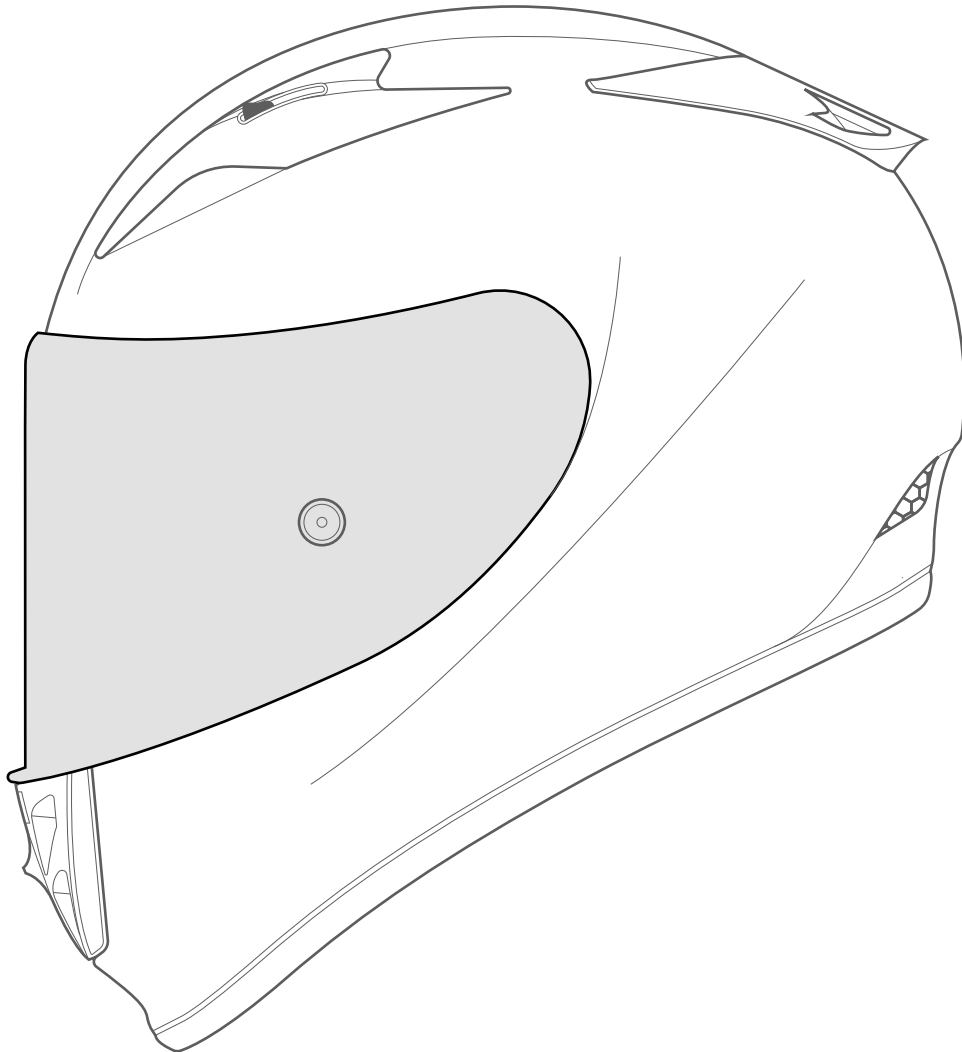

LS2
HELMETS

ARROW C EVO
ROAD RACE

FF323

SHELL

—
4 Shells
Long Oval

CARBON

—
Carbon

XXS — 4XL
Gr 1300 ±50

Certified ECE / DOT
UV Resistant Coating

1. VISOR

Racing Visor
Quick Release System
Scratch Resistant
UV Resistant
Ready for Tear Off
Pinlock 70 Max Vision

2. VENTILATION

Channeled Ports
Top Vent
Chin Vents
Exhaust Port

3. SECURITY

Double D Ring
Emergency Release System
Reinforced Chin Strap
Metal Security Plate
Reflective Safety Patch
Multi-Density EPS
Neck Roll

4. COMFORT

Removable and Washable
Chin Curtain
Breathable
Hypoallergenic
Laser-Cut Foam
Breath Deflector