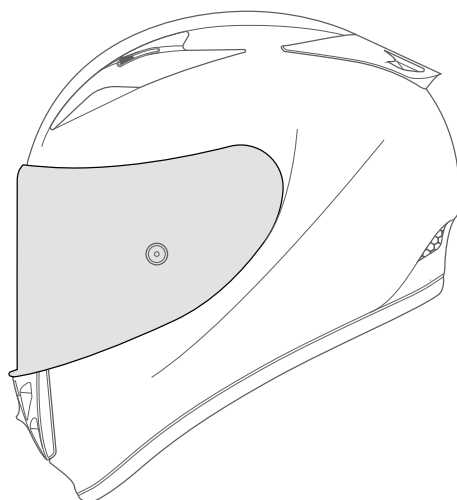

SHELL

—
4 Shells
Long Oval

CARBON

—
Carbon

XXS — 4XL
Gr 1300 ±50

Certified ECE / DOT
UV Resistant Coating

1. VISOR

Racing Visor
Quick Release System
Scratch Resistant
UV Resistant
Ready for Tear Off
Pinlock 70 Max Vision

2. VENTILATION

Channeled Ports
Top Vent
Chin Vents
Exhaust Port

3. SECURITY

Double D Ring
Emergency Release System
Reinforced Chin Strap
Metal Security Plate
Reflective Safety Patch
Multi-Density EPS
Neck Roll

4. COMFORT

Removable and Washable
Chin Curtain
Breathable
Hypoallergenic
Laser-Cut Foam
Breath Deflector

1

2